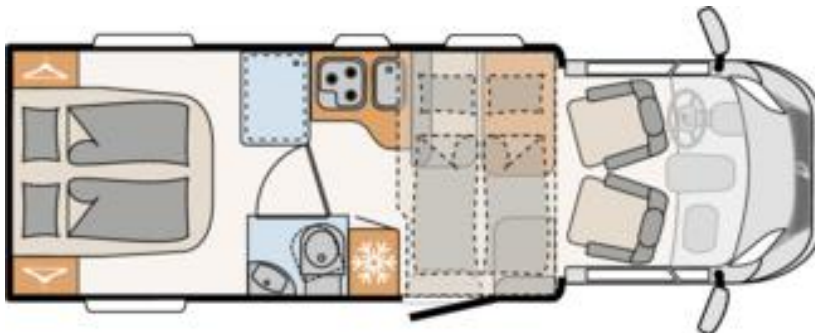

Model included in tourprice

Option A: approx. 22 feet
2 beds in rear (approx. 6 3/8 x 2 5/8 each, can be connected at head end)

Available Upgrades

Option B: approx. 24 feet
2 beds in rear (approx. 6 3/4 x 2 5/8 each, can be connected at head end)

Option C: approx. 24 feet
1 bed in rear (approx. 6 1/4 x 4 7/8)

Please note while we make every effort to reserve your exact vehicle choice, only the vehicle class is guaranteed and rental models may differ slightly.