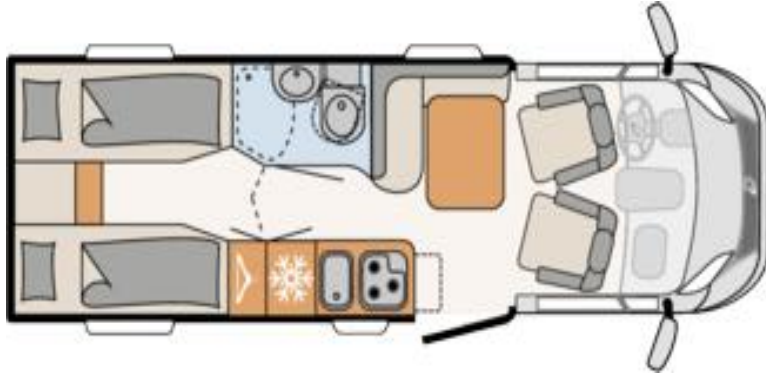

Model included in tourprice

Option A: approx. 22 feet
2 beds in rear (approx. 6 3/8 x 2 5/8 each, can be connected at head end)

Available Upgrades

Option B: approx. 24 feet
2 beds in rear (approx. 6 3/4 x 2 5/8 each, can be connected at head end)

Option C: approx. 24 feet
1 bed in rear (approx. 6 1/4 x 4 7/8)

Please note while we make every effort to reserve your exact vehicle choice, only the vehicle class is guaranteed and rental models may differ slightly.