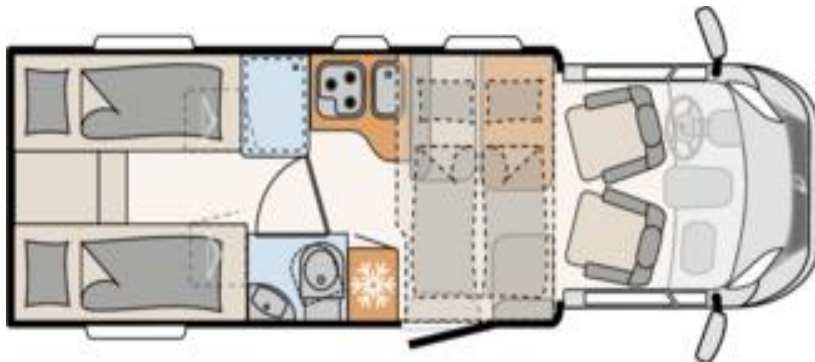

Model included in tourprice

Option A: approx. 22 feet
2 beds in rear (approx. 6 3/8 x 2 5/8 each, can be connected at head end)

Available Upgrades

Option B: approx. 24 feet
2 beds in rear (approx. 6 3/4 x 2 5/8 each, can be connected at head end)

Option C: approx. 24 feet
1 bed in rear (approx. 6 1/4 x 4 7/8)

Please note while we make every effort to reserve your exact vehicle choice, only the vehicle class is guaranteed and rental models may differ slightly.